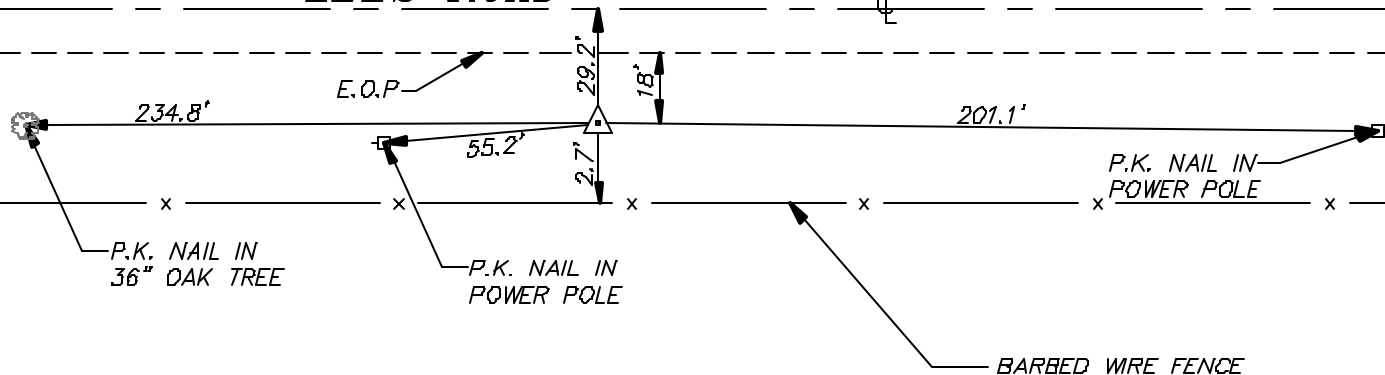

LEES ROAD

APPROXIMATE LOCATION:
 0.17 MILES EAST OF WARFORD ROAD
 2.0 MILES WEST OF IL ROUTE 47

NOTE: ORANGE FIBERGLASS WITNESS
 POST 2.0 FEET SOUTH OF STATION

NOT TO SCALE

LEGEND	
	STATION
	FENCE LINE
	DECIDUOUS TREE
	SIGN
	POWER POLE