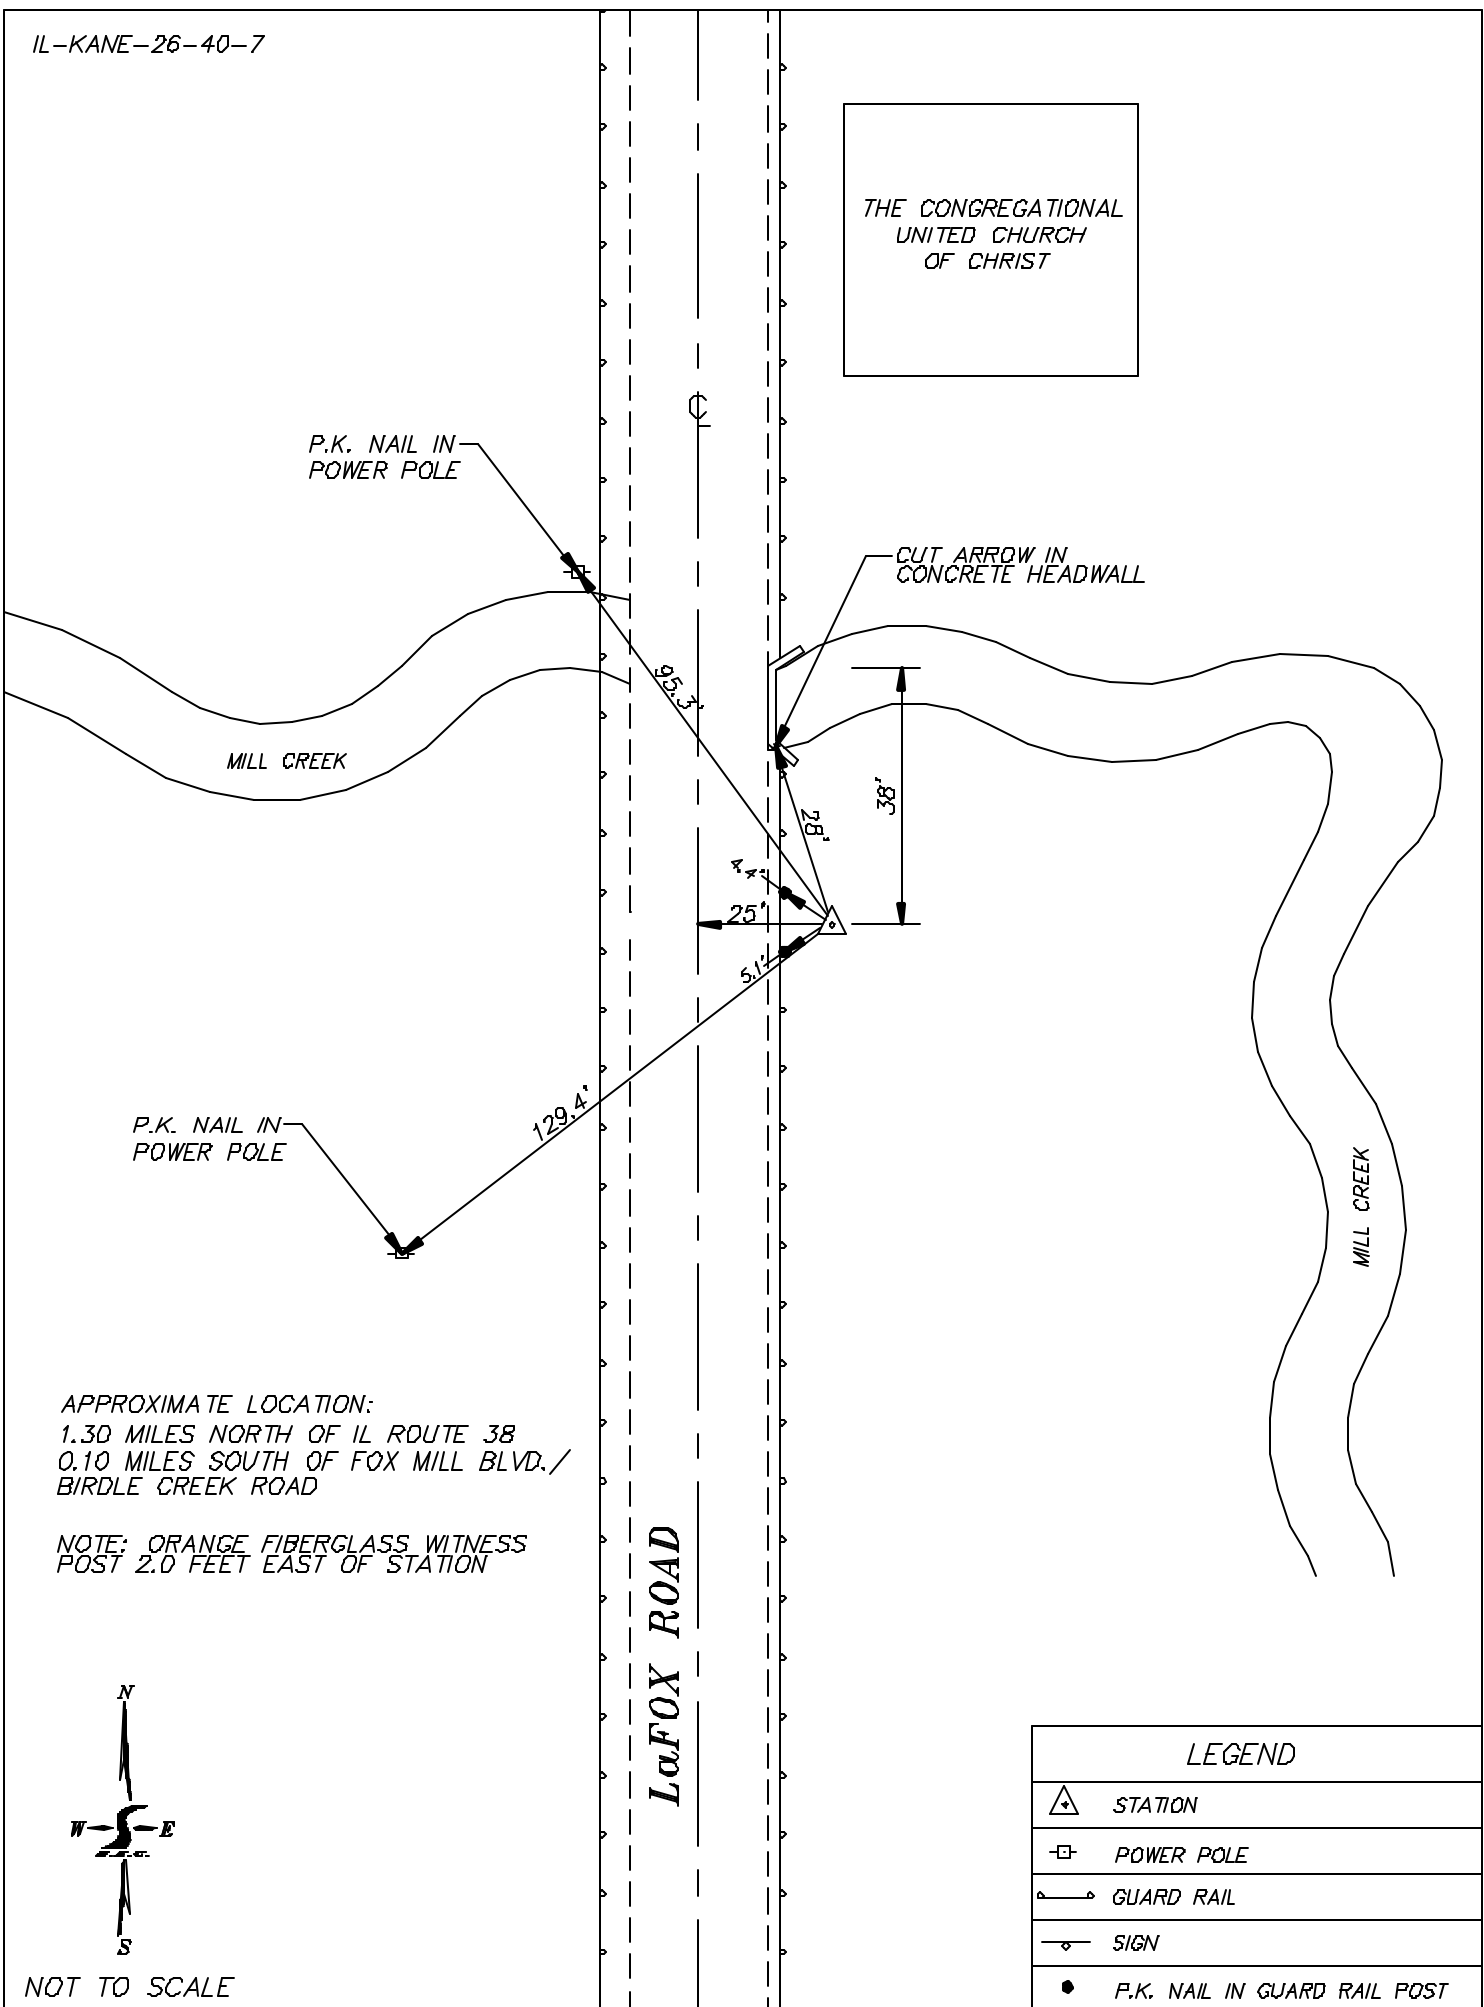

THE CONGREGATIONAL
UNITED CHURCH
OF CHRIST

APPROXIMATE LOCATION:
1.30 MILES NORTH OF IL ROUTE 38
0.10 MILES SOUTH OF FOX MILL BLVD./
BIRDLE CREEK ROAD

NOTE: ORANGE FIBERGLASS WITNESS
POST 2.0 FEET EAST OF STATION

NOT TO SCALE

LEGEND	
	STATION
	POWER POLE
	GUARD RAIL
	SIGN
	P.K. NAIL IN GUARD RAIL POST