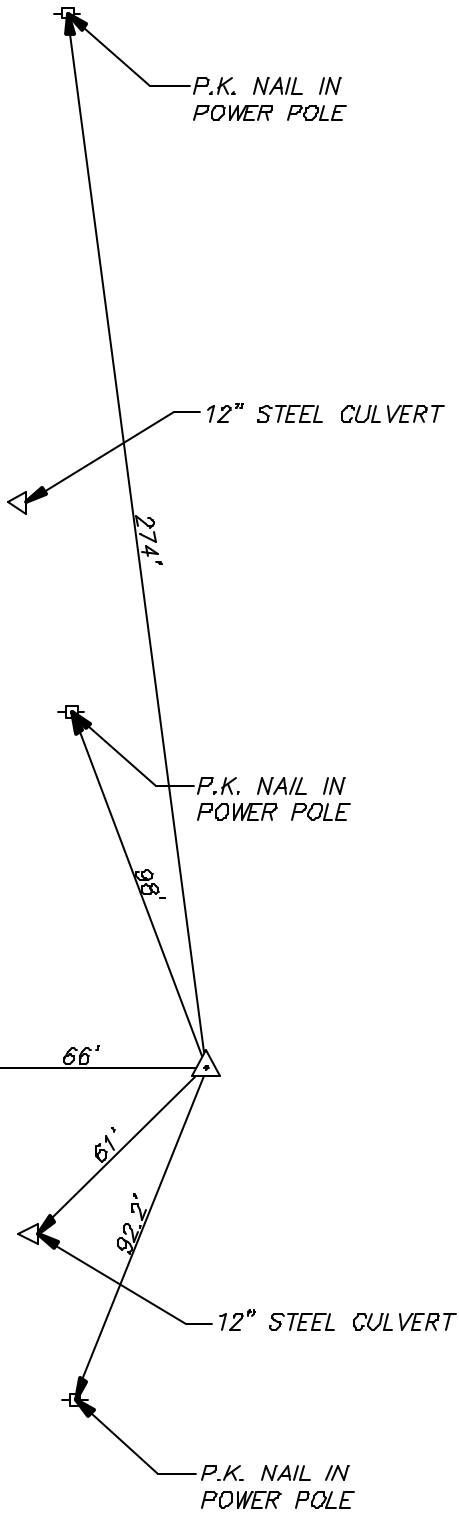

KANE COUNTY
JUDICIAL CENTER

PECK ROAD

TC

TC

APPROXIMATE LOCATION:
0.25 MILES SOUTH OF IL ROUTE 38
0.12 MILES SOUTH OF ENTRANCE
TO KANE COUNTY JUDICIAL CENTER

NOT TO SCALE

NOTE: ORANGE FIBERGLASS WITNESS
POST 2.0 FEET EAST OF STATION

LEGEND	
	STATION
	POWER POLE