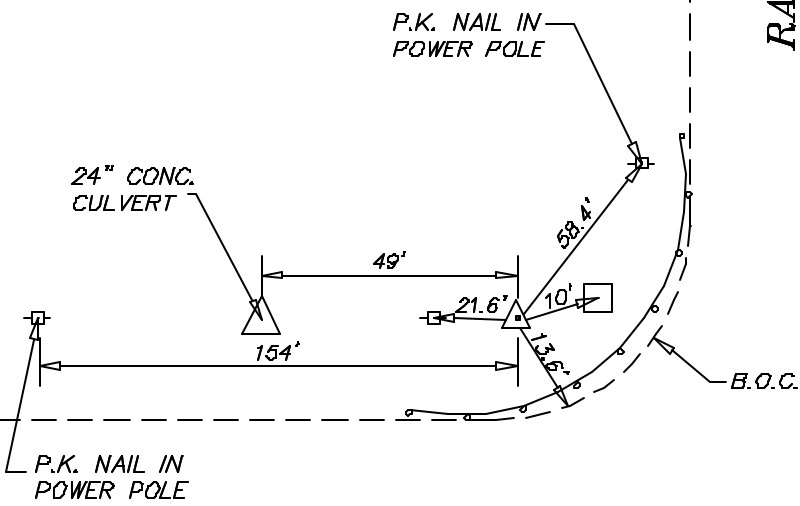

#2400

RANDALL ROAD

BIG TIMBER ROAD

NOTE: ORANGE FIBERGLASS WITNESS POST 21.0 FEET WEST OF STATION

NOT TO SCALE

LEGEND

	STATION
	GUARD RAIL
	TRAFFIC SIGNAL CONTROL BOX
	SIGN
	POWER POLE