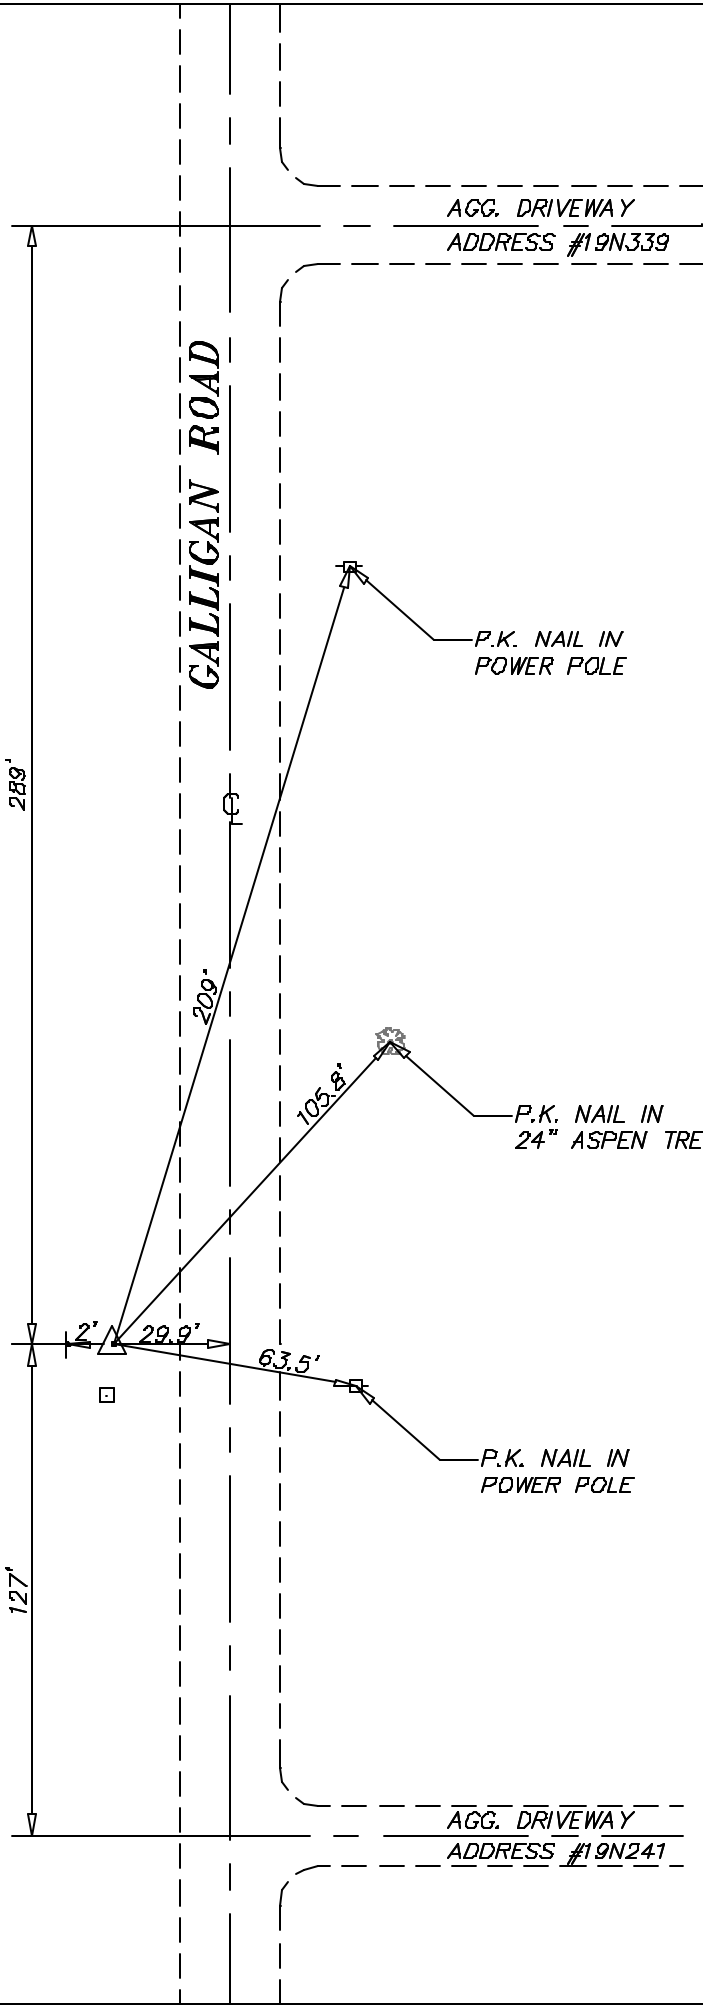

0.3 MI. TO HUNTLEY RD.

CULTIVATED FIELD

NOT TO SCALE

LEGEND	
	STATION
	POWER POLE
	DECIDUOUS TREE
	WITNESS POST
	UTILITY BOX